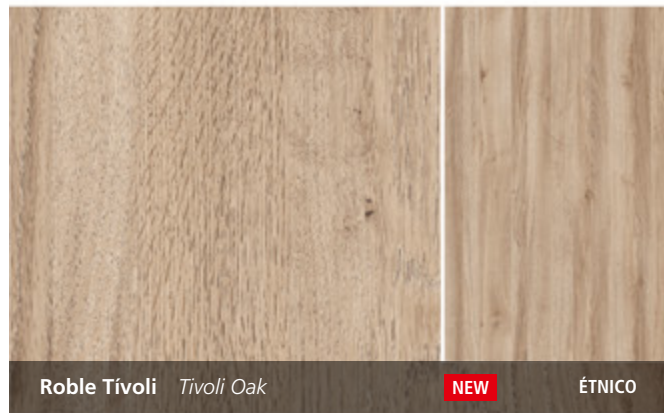

HAYA
BEECH

ROBLE
OAK

Roble Sawyer *Sawyer Oak* **NEW** ÉTNICO

Roble Blanco *White Oak* ORGANIC

Roble Mozart *Mozart Oak* NOMAD

Roble Ribeiro *Ribeiro Oak* LUXOR

Roble Oxford *Oxford Oak* CROSS

Roble Verso *Verso Oak* VINTAGE

Roble Spring *Spring Oak* CROSS

Roble Casanova *Casanova Oak*

ORGANIC

Roble Lennon *Lennon Oak*

LUXOR

Roble Norfeu *Norfeu Oak*

ORGANIC

Roble Balboa *Balboa Oak*

LUXOR

Roble Tivoli *Tivoli Oak*

NEW

ÉTNICO

Roble B-53 *B-53 Oak*

ORGANIC

Roble Mauro *Mauro Oak*

NEW