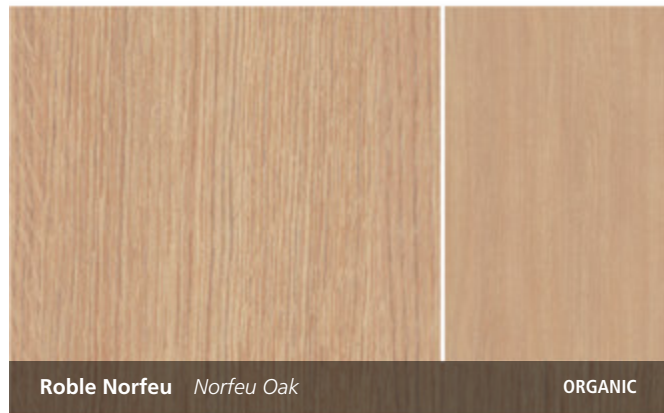

HAYA
BEECH

ROBLE
OAK

Roble Sawyer *Sawyer Oak* **NEW** ÉTNICO

Roble Blanco *White Oak* ORGANIC

Roble Mozart *Mozart Oak* NOMAD

Roble Ribeiro *Ribeiro Oak* LUXOR

Roble Oxford *Oxford Oak* CROSS

Roble Verso *Verso Oak* VINTAGE

Roble Spring *Spring Oak* CROSS

Roble Casanova *Casanova Oak*

ORGANIC

Roble Lennon *Lennon Oak*

LUXOR

Roble Norfeu *Norfeu Oak*

ORGANIC

Roble Balboa *Balboa Oak*

LUXOR

Roble Tivoli *Tivoli Oak*

NEW

ÉTNICO

Roble B-53 *B-53 Oak*

ORGANIC

Roble Mauro *Mauro Oak*

NEW